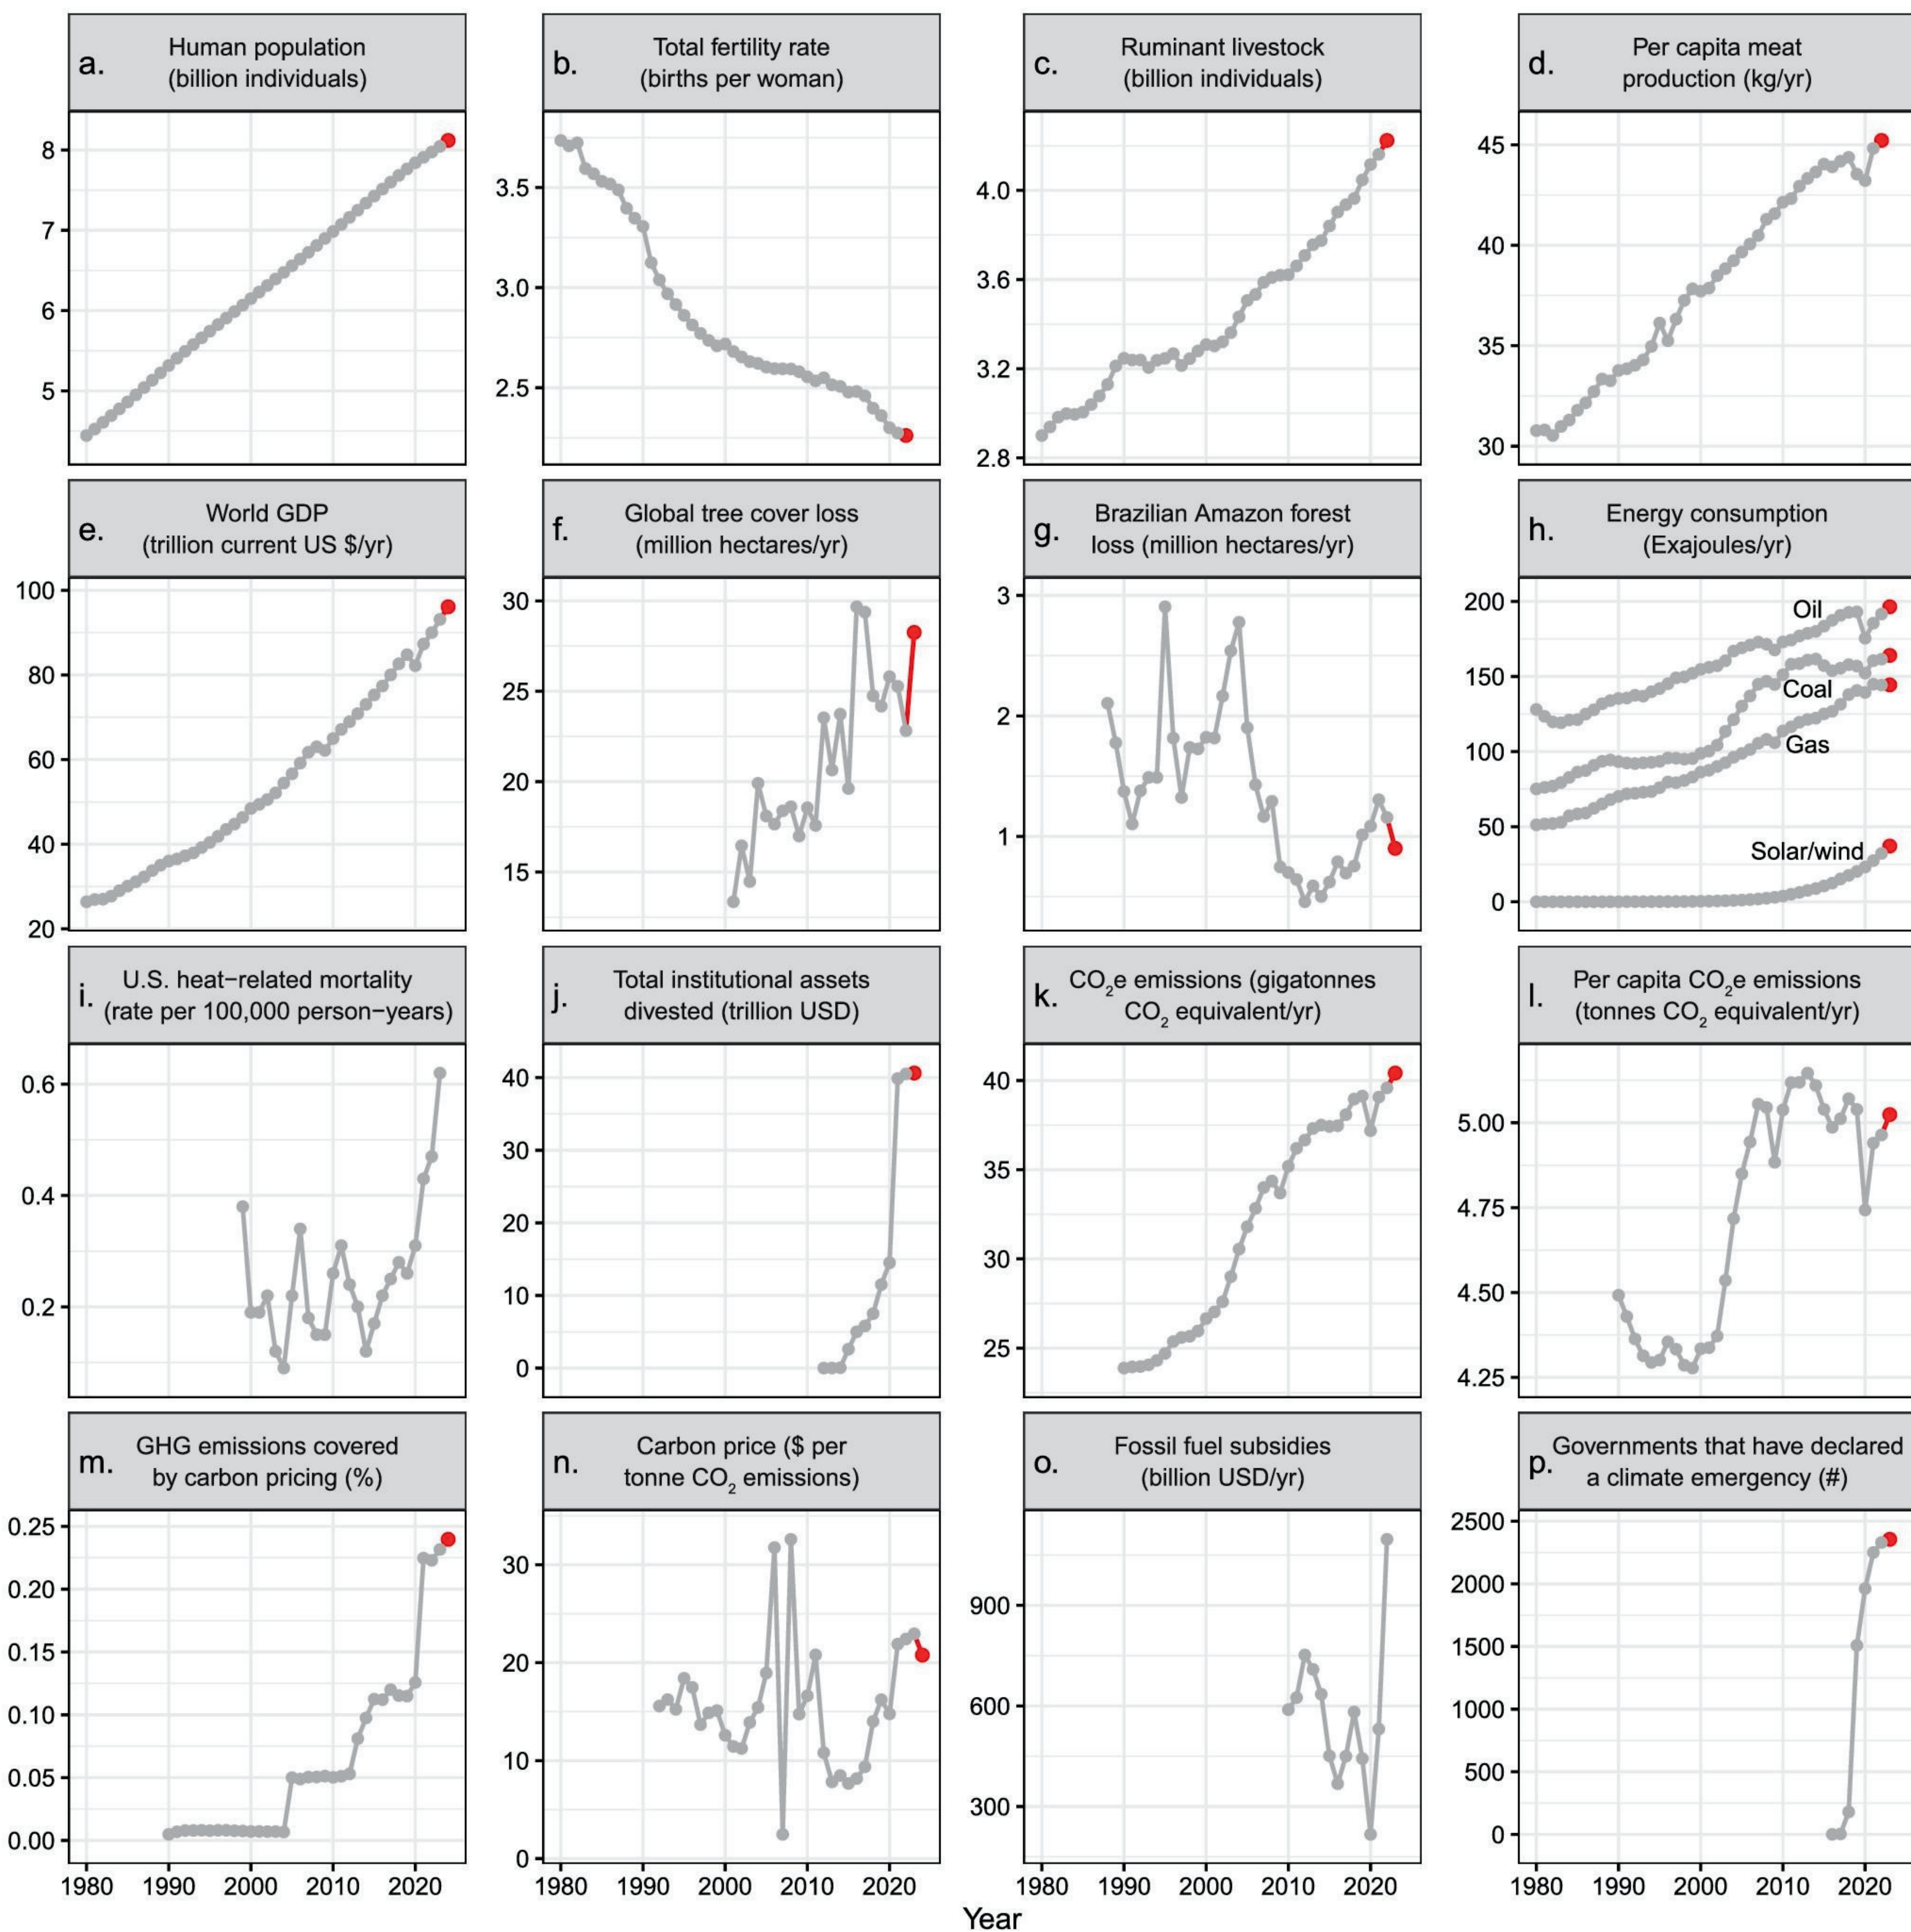

The 2024 state of the climate report: Perilous times on planet Earth

Ripple, William J., et al. "The 2024 state of the climate report: Perilous times on planet Earth." BioScience (2024): biae087.

Timeseries of climate-related human activities. The data obtained since the publication of Ripple and colleagues (2023a) are shown in red (dark gray in black and white). In panel (f), tree cover loss does not account for forest gain and includes loss due to any cause.

<https://doi.org/10.1093/biosci/biae087>

scientist rebellion_